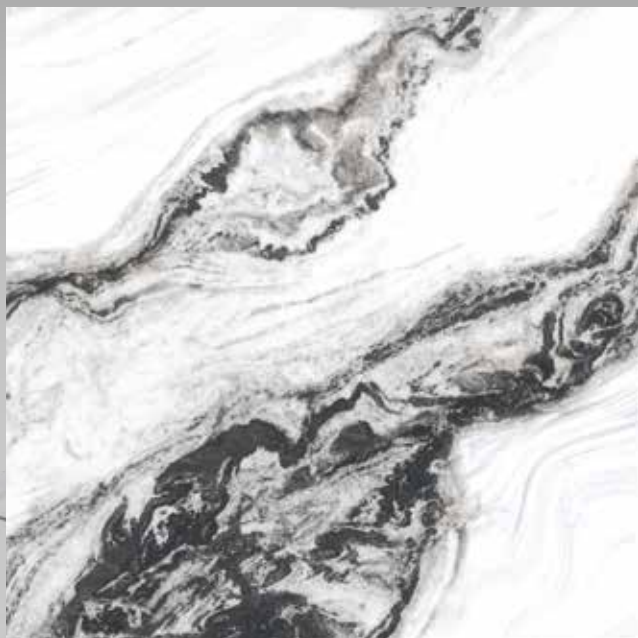

ULTIMATE PORCELAIN

WHITE HORSE

*GRANIT
CATALOGUE 2024*

60 X 60
GLAZED POLISHED

662422

A N D O R R A

60 X 60

GLAZED POLISHED

BROWN
662588

GREY
662577

ARIZONA

60 X 60

MATTE

BEIGE
661916

BROWN
661918

BORNEO